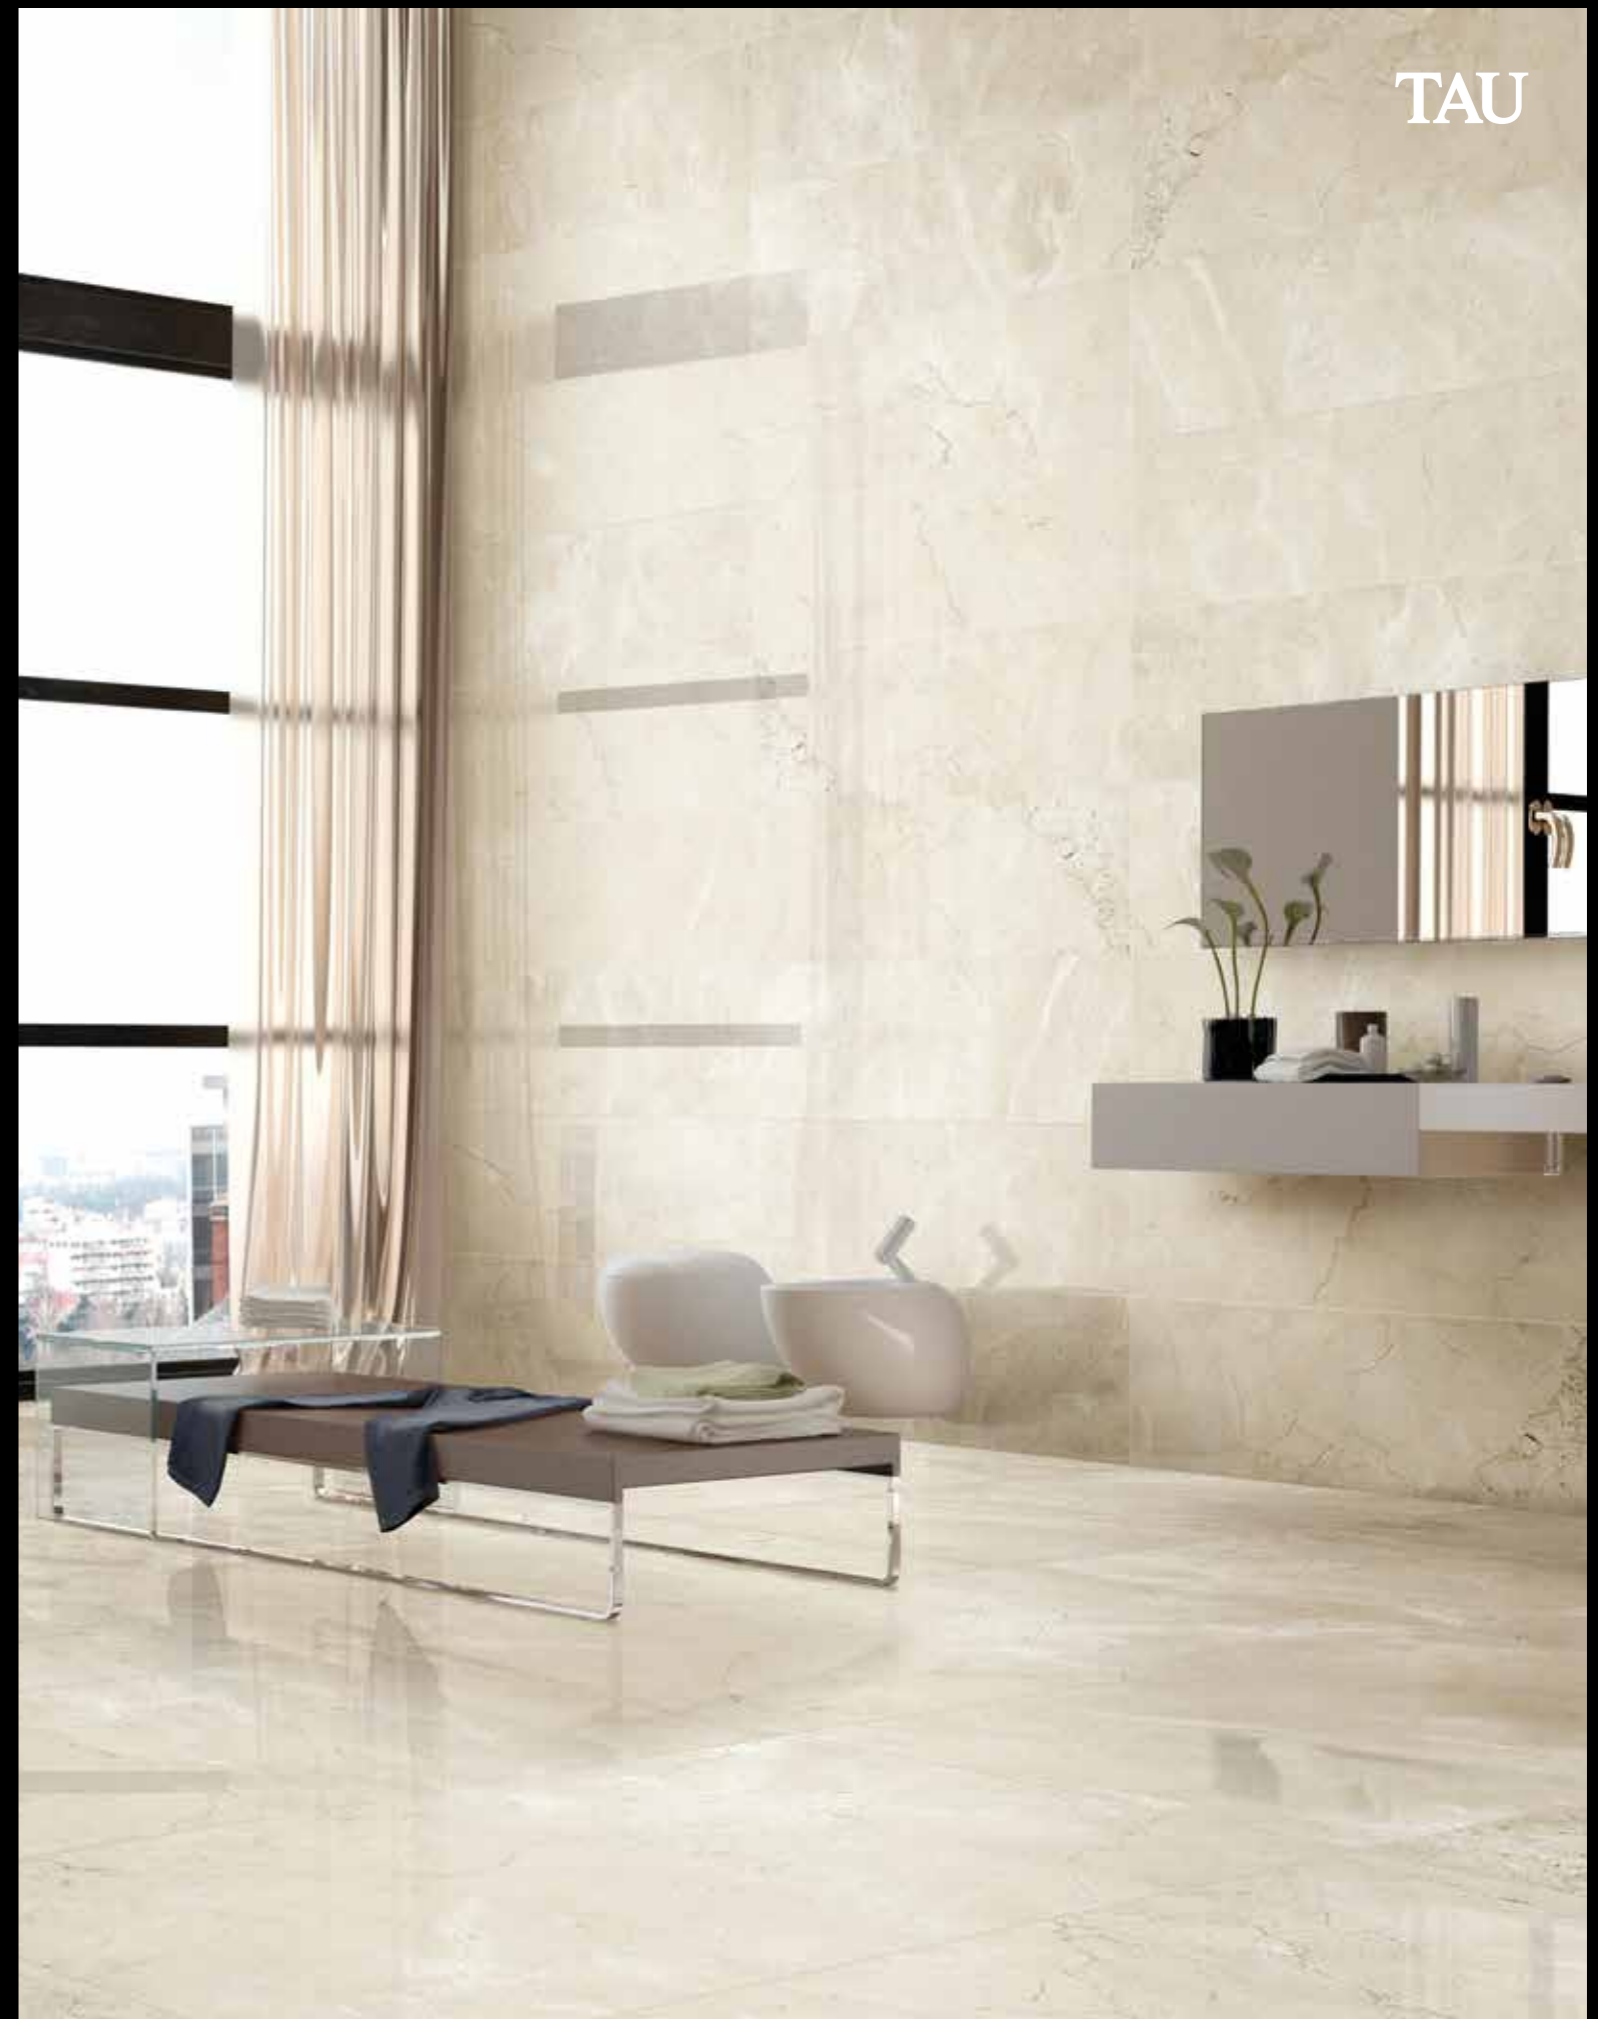

Pulido Polished

LEGEND

P V2 R

FORMATS

120x120 / 48"x48"
Pulido M 37

60x120 / 24"x48"
Pulido M 26

75x75 / 30"x30"
Pulido M 21

60x60 / 24"x24"
Pulido M 15

MOSAICS

Marmi Legend Sand
(Legend Sand / Crotona Umber)
20x40 8"x16"
P10

TC Legend Sand
30x30 12"x12"
P19

TECHNICAL SPECIFICATIONS

Sand
NCS S 1005-Y20R

TAU

Floor and Wall tile Legend Sand 60x120.

LEGEND